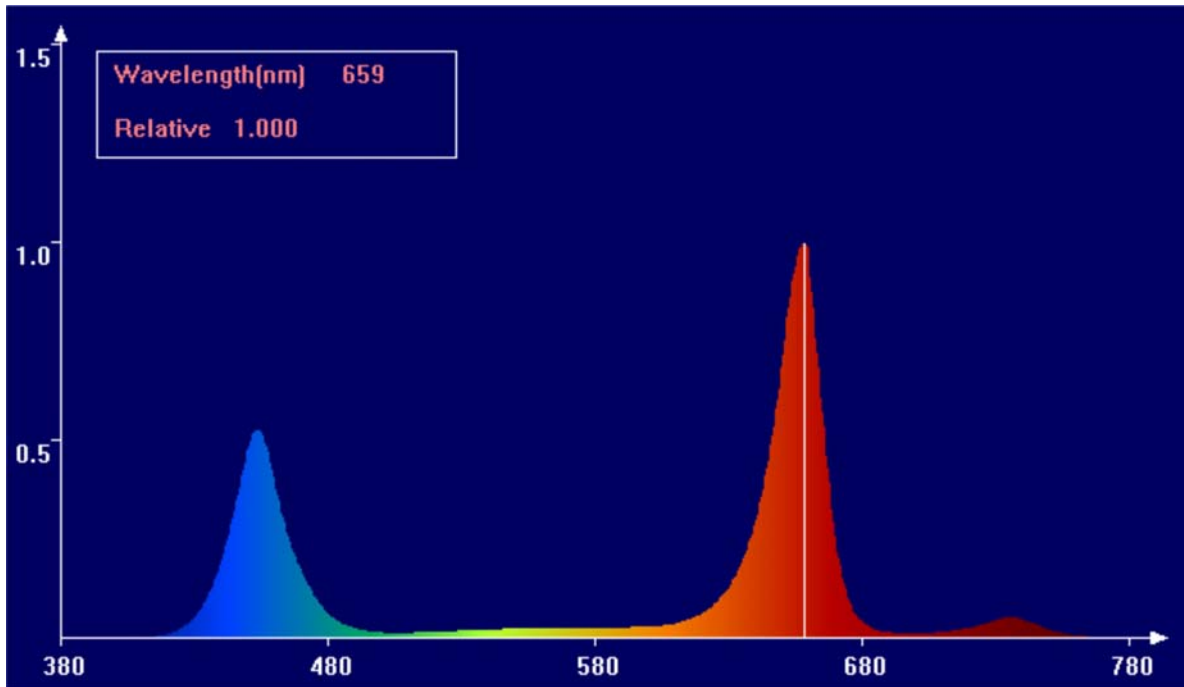

Specifications:

Item	Value	Item	Value
Voltage	110/240V, 50/60Hz	Size	24.2"×9.6"×3.7"
Power	156W (52×3W)	Packing	25.6"×11.1"×5.3"
Current	0.65~1.25A	Net weight	16.5lbs
Spectrum	Full	Working environment	-4~104°F
		Storage condition	-40~185°F
Lifetime	50,000 hours	Height above plants	0.5~14 feet

Spectrum distribution:

Cautions:

- Before assembly or maintenance, make sure the power is off
- Before connecting the cord, check that the voltage is correct
- Don't place anything on the unit
- This product is for indoor use only
- Do not spray water on it to avoid damage
- Suitable environmental temperature is approximately -4 to 104°F
- Ensure lamp is securely installed; improper installation could cause injury
- To avoid electrical shock, do not disassemble the unit
- If there are any problems with quality, please return to your local distributor