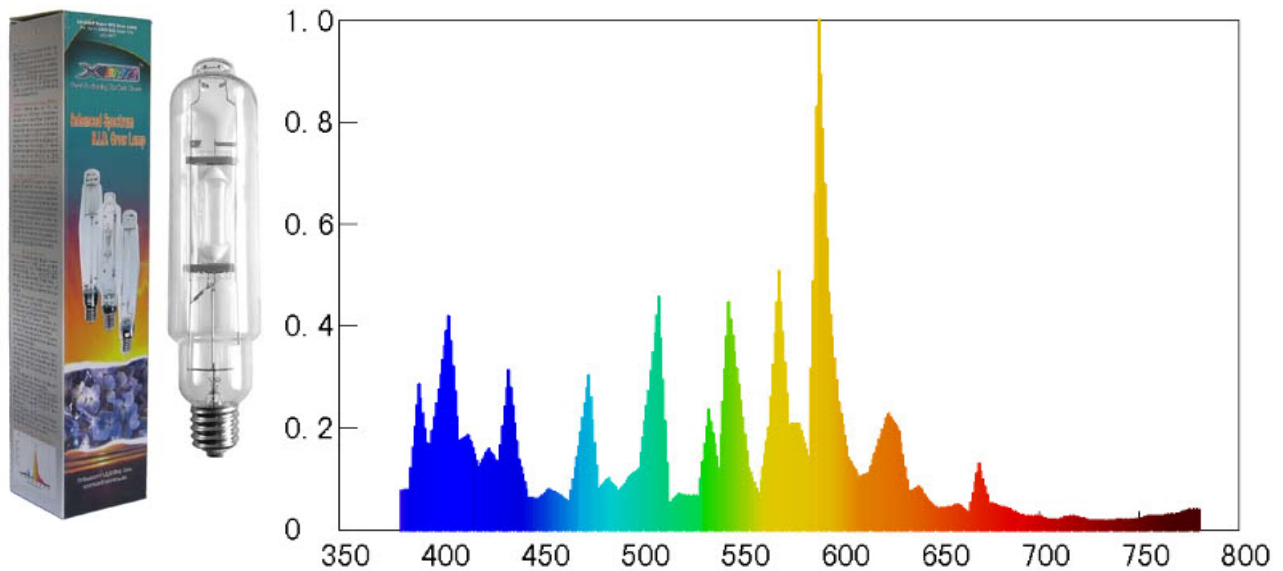

**Super HPS Grow Lamp**

- ✚ Offers 17% more light energy for plant growth than a standard HPS lamp;
- ✚ High output in both red and blue spectral range provides maximum vegetative growth and flower yield;
- ✚ Special high output lamp technology assures reliable operation and consistence performance throughout the growth cycle.

**Metal Halide Grow Lamp**

- ✚ High output in blue spectral range provides maximum vegetative growth;
- ✚ Compact design is ideal for cool tube.