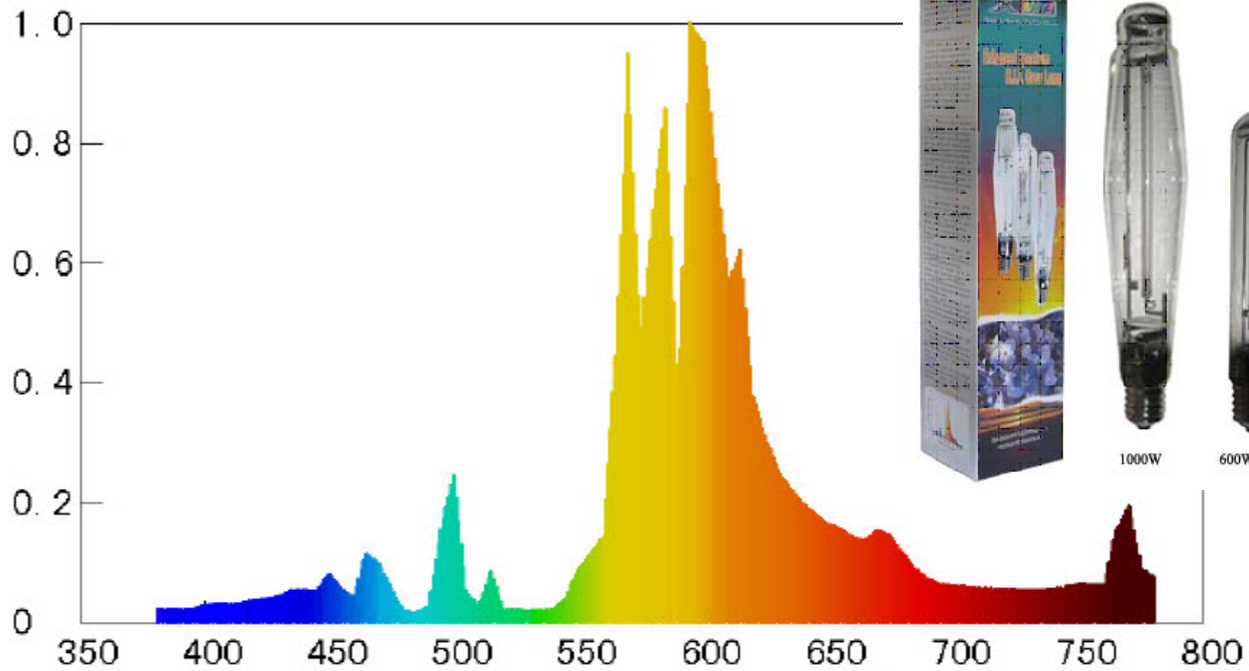

**Super HPS Grow Lamp**

- ✚ Offers 17% more light energy for plant growth than a standard HPS lamp;
- ✚ High output in both red and blue spectral range provides maximum vegetative growth and flower yield;
- ✚ Special high output lamp technology assures reliable operation and consistence performance throughout the growth cycle.

**Metal Halide Grow Lamp**

- ✚ High output in blue spectral range provides maximum vegetative growth;
- ✚ Compact design is ideal for cool tube.